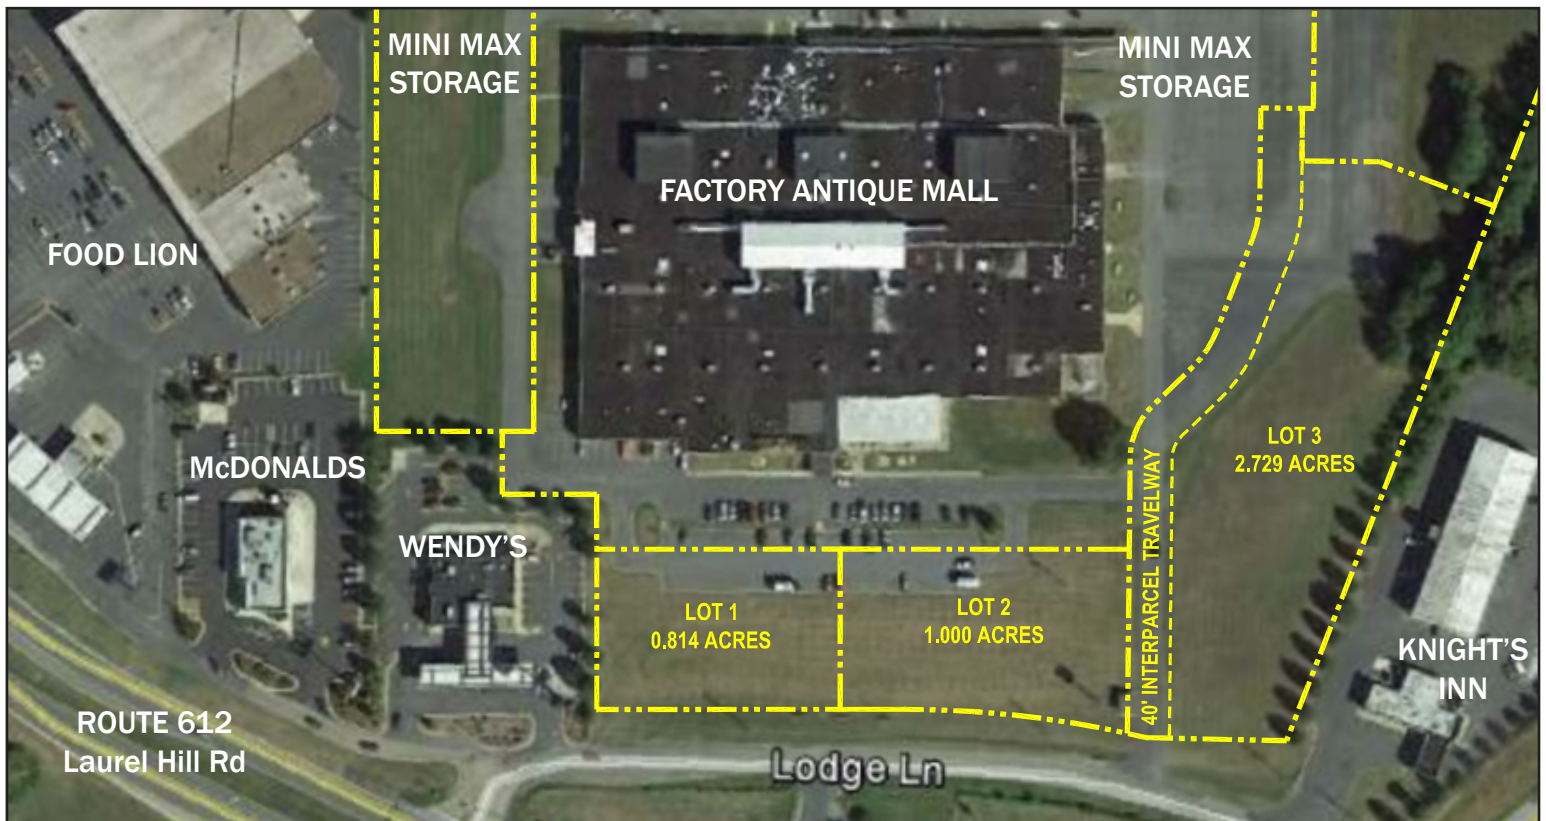

OUTPARCELS

FOR SALE

Outparcels available off of Interstate 81 in Verona, exit 227, right off of Route 612. Cross Parking is available.

LOT 1

0.814 acres

\$600,950

LOT 2

1.000 acres

\$600,950

LOT 3

2.729 acres

\$701,950

Ashley Spence (540) 280-3385