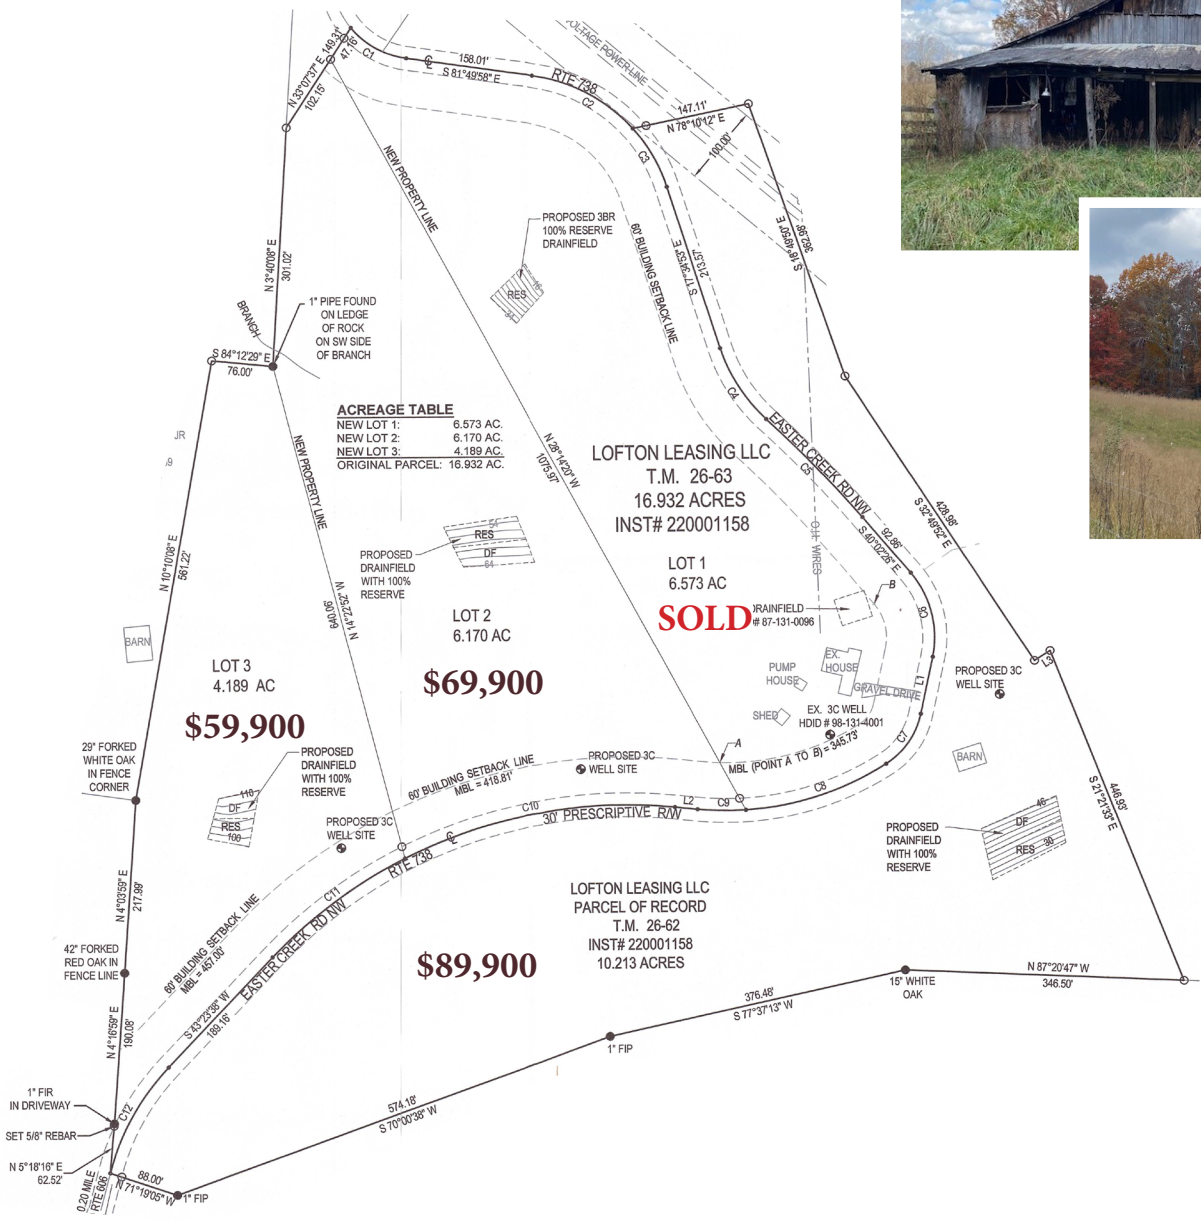

EASTER CREEK ROAD

Floyd County, VA

OFFERED BY **LOFTON LEASING LLC**

28 Imperial Drive • Staunton, VA 24401 • (434) 534-1681

land@countrysideinc.biz • valanddirect.com