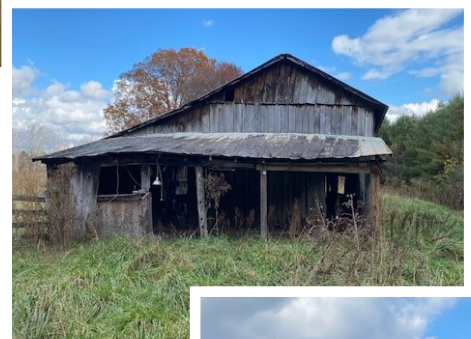

EASTER CREEK ROAD

Floyd County, VA

OFFERED BY **LOFTON LEASING LLC**

28 Imperial Drive • Staunton, VA 24401 • (434) 534-1681

land@countrysideinc.biz • valanddirect.com